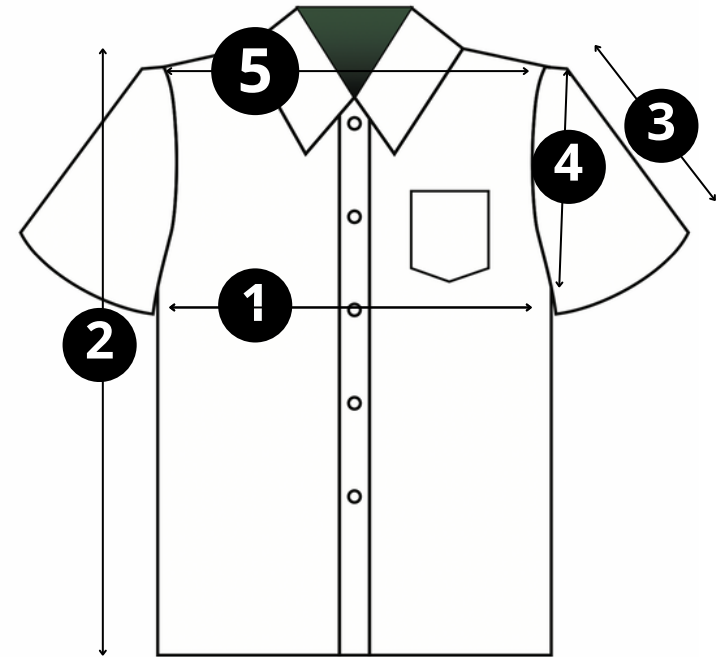

Custom **KIDS' HAWAIIAN SHIRT** Size Guide

- Make sure to carefully check measurements for this item! Sizing chart measurements are garment measurements; we recommend measuring the fit of your favorite shirt for comparison.
- As these are a 100% custom product, we only make the exact quantity ordered and therefore cannot offer exchanges. It reduces waste and is better for the environment!

1	XS -10"	S -12"	M -15"	L -18"	XL -21"
2	XS -16"	S -18"	M -20.5"	L -23"	XL -25.5"
3	XS -4.5"	S -5"	M -6.25"	L -7.5"	XL -8.75"
4	XS -5"	S -5.5"	M -6"	L -6.5"	XL -7"
5	XS -9.25"	S -10.75"	M -13"	L -15.25"	XL -17.25"

Key: 1. 1/2 chest, 2. Length from top of shoulder to bottom of shirt, 3. Sleeve length, 4. Arm hole, 5. Shoulder width