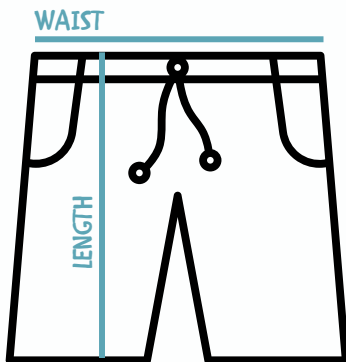

Custom **SHORTS** Size Guide

Due to the custom nature of our products, we cannot accommodate size exchanges once the order is produced. Please pay special attention to the measurements provided below

UNISEX - ALL SIZES IN INCHES						
SIZE	S	M	L	XL	2XL	3XL
WAIST	26-28	28-30	30-32	34-36	38-40	42-44
LENGTH	19	19.5	20	20.75	21.25	22