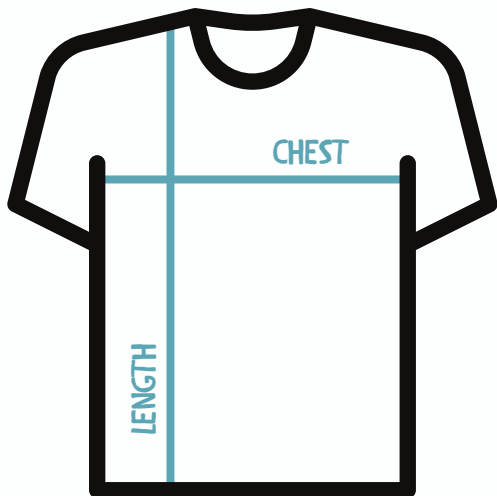

# Custom PERFORMANCE SHIRT Size Guide

Due to the custom nature of our products, we cannot accommodate size exchanges once the order is produced. Please pay special attention to the measurements provided below

Size	Chest (in.)	Length (in.)
XS	17	24
S	18.5	24.8
M	19.5	25.5
L	20.5	26.3
XL	22.4	27.9
2XL	24.4	29.5
3XL	26.7	31.1