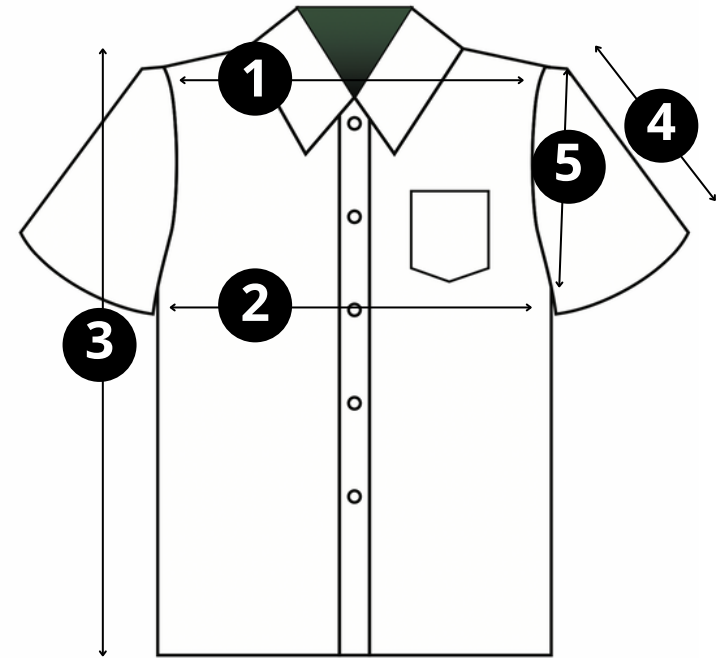

Custom **YOUTH HAWAIIAN SHIRT** Size Guide

Due to the custom nature of our products, we cannot accommodate size exchanges once the order is produced.
Please pay special attention to the measurements provided below.

1	XS-8"	S-8.5"	M-9"	L-9.5"	XL-10"
2	XS-10"	S-12"	M-15"	L-18"	XL-21"
3	XS-16"	S-18"	M-20.5"	L-23"	XL-25.5"
4	XS-4.5"	S-5"	M-6.25"	L-7.5"	XL-8.75"
5	XS-5"	S-5.5"	M-6"	L-6.5"	XL-7"

Key: 1: Shoulder-to-shoulder, 2: 1/2 chest, 3: Length from top of shoulder to bottom of shirt, 4: Sleeve length, 5: Arm hole